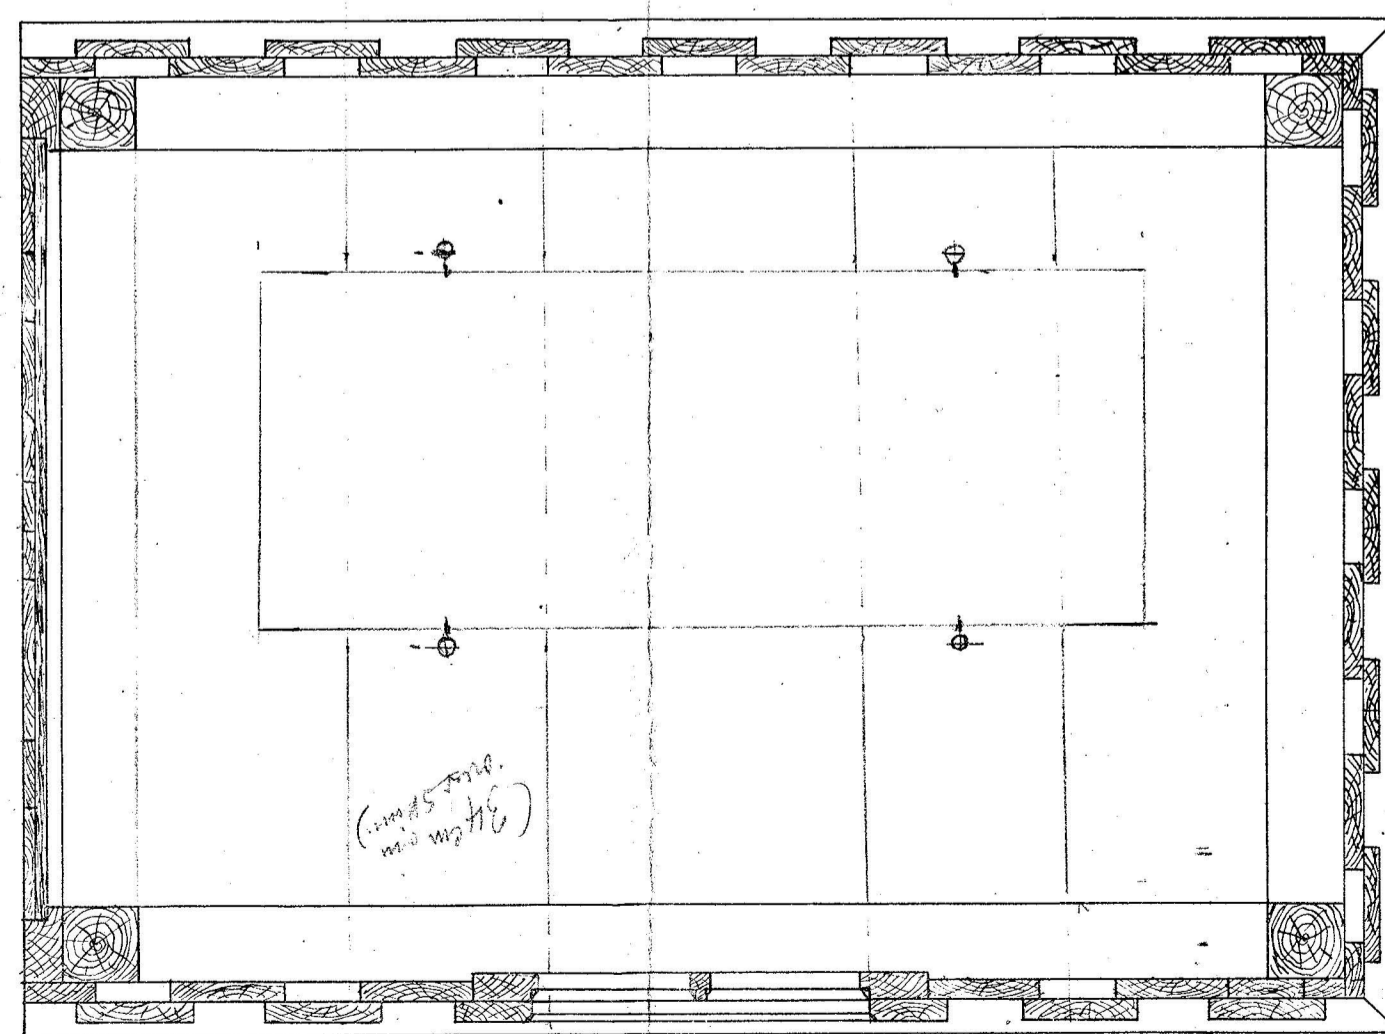

Situationsplan.
1:1500

Maalestok 1:10

Nordfynske Baner.
Skur for Omformer
paa Odense Station.