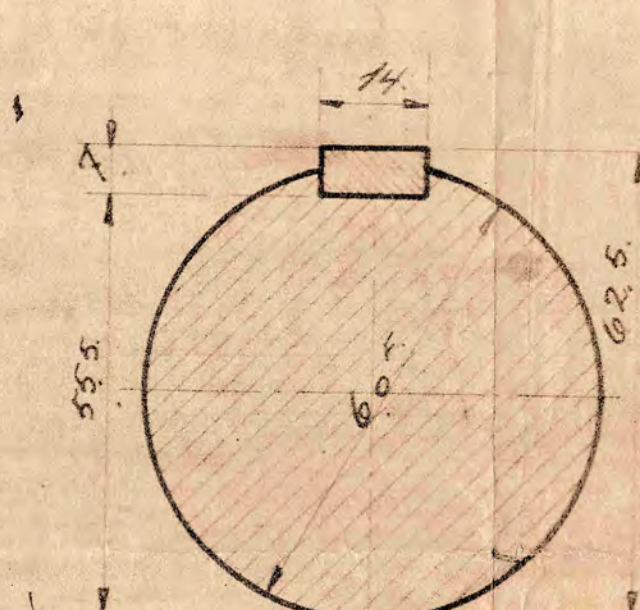

56730 & 6

1.	1	Årsel	030	3/4"
2.	1	do	---	3/4"
3.	1	Not 10-16-64	030	1 1/2"
4.	2	do 10-16-73	---	1 1/2"
5.	1	do 7-14-100	---	1 1/2"
6.	2	do 7-14-255	---	1 1/2"
7.	1	Matrik 1/2 Rg.	---	3/4"
8.	4	kuglelejer	---	---
9.	1	Rullerleje	---	---

Dieselmotor 6260C
 Forlagssæl for Brændst. Pumps
 22.9.31 1.1 6260C-6.56
 2.25