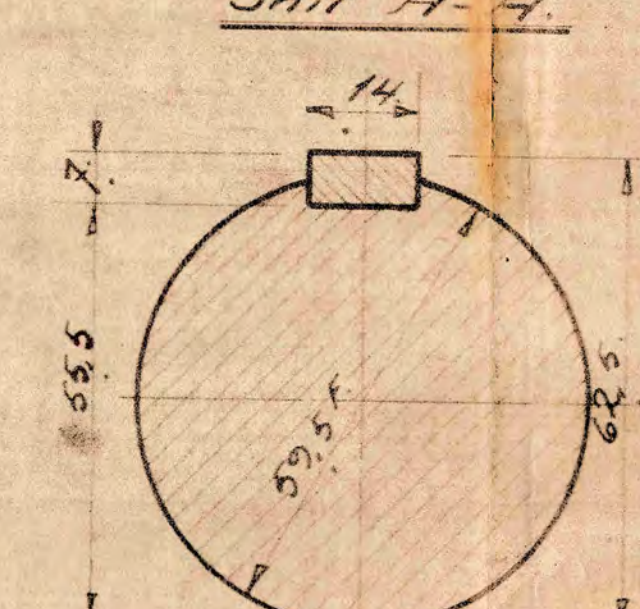

56730 & 6

1.	1	Årsel	030	3/4"
2.	1	do	---	3/4"
3.	1	Not 10-16-64	030	1 1/2"
4.	2	do 10-16-73	---	1 1/2"
5.	1	do 7-14-100	---	1 1/2"
6.	2	do 7-14-255	---	1 1/2"
7.	1	Matrik 1/2 Rg.	---	3/4"
8.	4	kuglelejer	---	---
9.	1	Rullerleje	---	---

Dieselmotor 6260C
 Forlagssæl for Brændst. Pumps
 22.9.31 1.1 6260C-6.56
 2.25